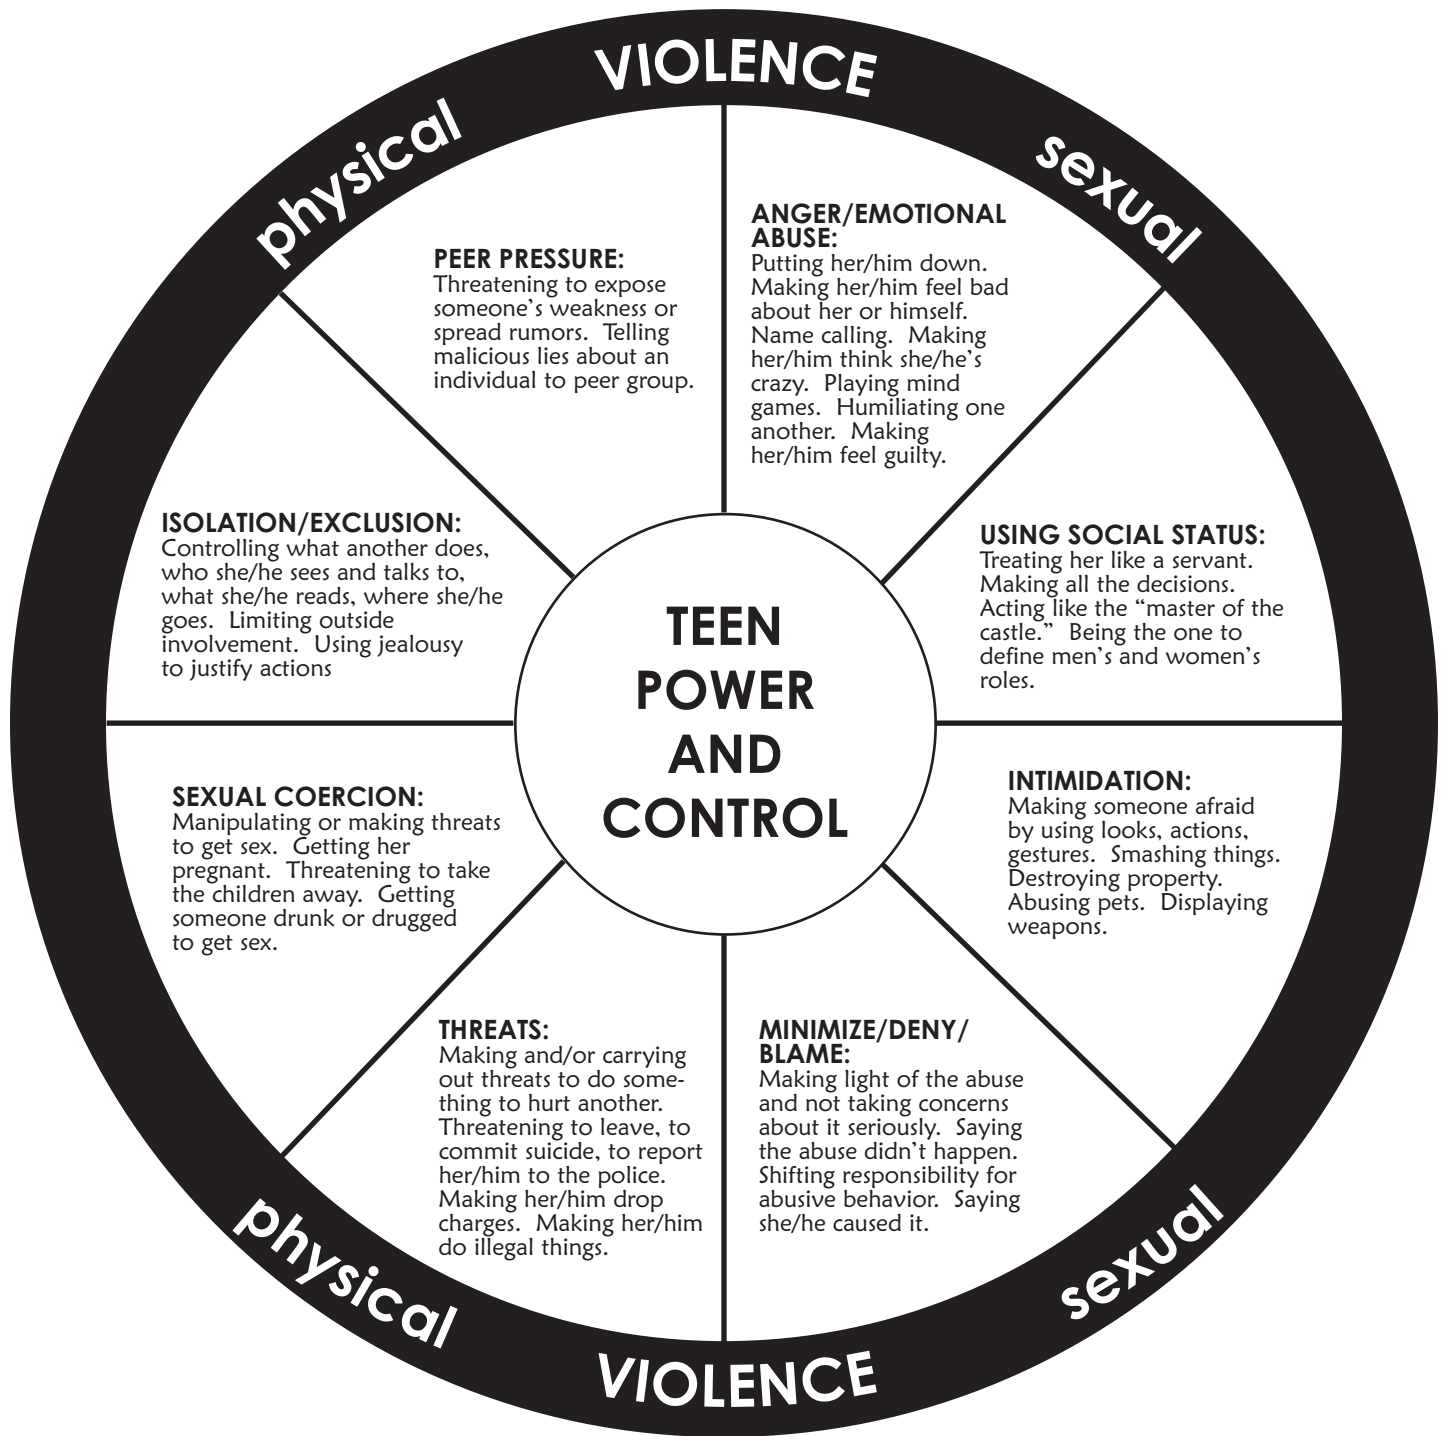

# TEEN POWER AND CONTROL WHEEL

Produced and distributed by:

Developed from:  
Domestic Abuse Intervention Project  
202 East Superior Street  
Duluth, MN 55802  
218.722.4134

**NATIONAL CENTER**  
on Domestic and Sexual Violence  
*training • consulting • advocacy*

# EQUALITY WHEEL FOR TEENS